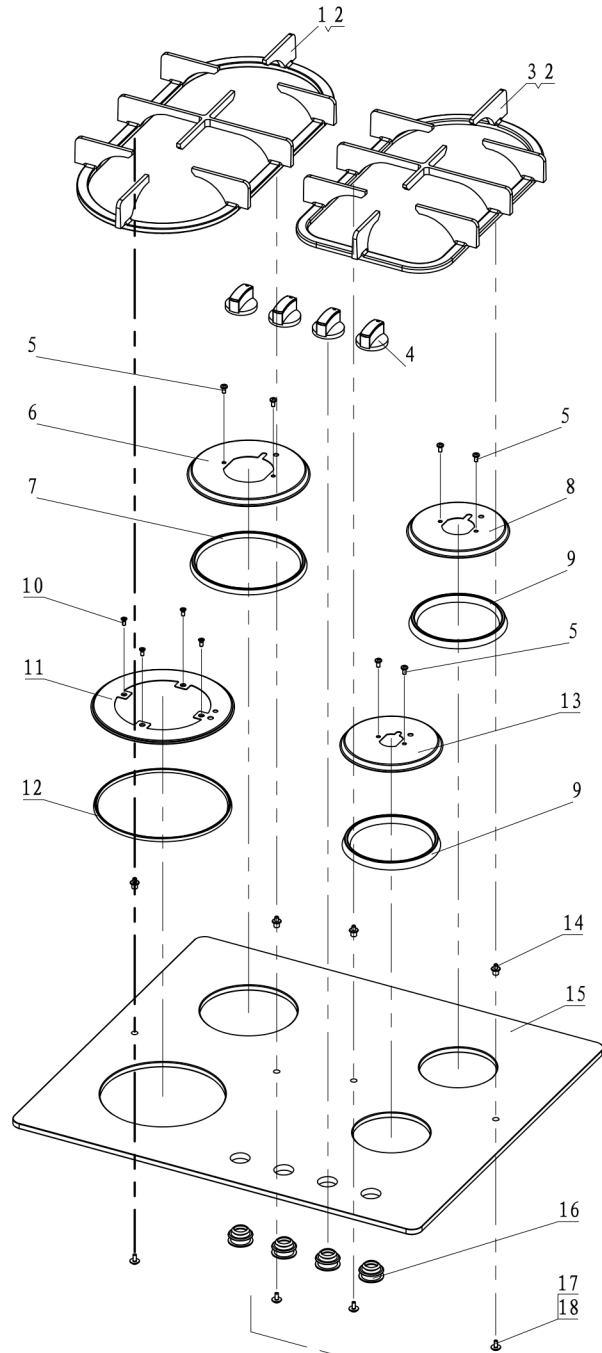

Phönix Germany Gaskochfeld 4-flammig Glas Schwarz
Modell: PG-604

72		sponge seal	1
71	JZ3-5528-0-3	rubber	4
70	JZY-4 · L60BZ-02	base	1
69	GB818-85	screw m4x12	6
68	JZY-4 · L60S-14	insulation board	1
67	JZY-4 · L60S-13	pulse ignition	1
66	JZY-4 · L60S-16A	micro switch wires	1
65	JZ4 · 0-35	thread sleeve	1
64	JZ4 · 0-36	wire clip	2
63	GB859-87	spring cushion	1
62	JZ4 · 2A	power cord	1
61	GB818-85	screw m4x16	10
60	JZY-4 · L60BZ-15	valve bracket	1
59	JZY-4 · L60S-16	valve assembly	4
58	JZY-4 · L60BZ-17	segmental gas pipe	1
57	JZY-4 · L60S-10	intake gas pipe IV	1
56	JZY-4 · L60S-09	intake gas pipe III	1
55	JZY-4 · L60S-08A	intake gas pipe II	1
54	JZY-4 · L60S-07A	intake gas pipe I	1
53	GB818-85	screw m4x10	2
52	GB6170-86	hex nuts	10
51	JZ4 · 0-66	thermocouple	1
50	JZ4 · 0B-1	125 flame head	1
49	JZ5-685S-0-17	double ring ignition needle	1
48	JZ4 · 0-12	0.95 nozzle	1
47	JZ4 · 0B-106	125 burner seal ring	1
46	JZ4 · 0B-1	125 flame head assembly	1
45	JZ4 · 0B-1	125 flame head-130 cover	1
44	JZ4 · 0B-1	125 flame head-60 cover	1
43	JZ4 · 0-8A	90 burner	1
42	JZ4 · 0-13	0.9 nozzle	1
41	JZ4 · 0-63A	0.9 burner seal ring	1
40	JZ4 · 0-52A	90 set	1
39	JZ4 · 0-10A	90 flame head	1
38	JZ4 · 0-11A	90 cover	1
37	JZ4 · 0-66A	thermocouple	1
36	JZ4 · 0-32A	45 burner head	1
35	JZ4 · 0-19A	ignition needle II	2
34	JZ4 · 0-31	0.55 nozzle	1
33	JZ4 · 0-65A	45 burner seal ring	1
32	JZ4 · 0-61A	45 set	1
31	JZ4 · 0-28A	45 flame head	1
30	JZ4 · 0-30A	45 cover	1
29	GB818-85	screw m4x6	10
28	JZ4 · 0A-104	gas pipe connector	4
27	JZ4 · 0-67A	thermocouple II	2
26	JZ4 · 0-20A	65 flame head	1
25	JZ4 · 0-5	ignition needle fixing clip	4
24	JZ4 · 0-21	0.7 nozzle	1
23	JZ4 · 0-7A	ignition needle I	1
22	JZ4 · 0-64A	65 burner seal ring	1
21	JZ4 · 0-57A	65 set	1
20	JZ4 · 0-22A	65 flame head	1
19	JZ4 · 0-23A	65 cover	1
18	GB848-85	flat pad	9
17	GB818-85	screw m4x8	4
16	JZY-4 · L60BZ-03	anti water set	4
15	JZY-4 · L60BZ-01A	glass surface	1
14	JZY-4 · L60BZ-05	racket fixing pillar	4
13	JZY-5 · L60BZ-09	water plate	1
12	JZY-5 · L60BZ-11	double ring water plate seal ring	1
11	JZY-5 · L60BZ-06	double ring water plate	1
10	GB819-85 (不锈钢)	screw m4x8	4
9	JZY-5 · L60BZ-13	45 water plate seal ring	2
8	JZY-5 · L60BZ-08	65 water plate	1
7	JZY-5 · L60BZ-12	90 water plate seal ring	1
6	JZY-5 · L60BZ-07	90 water plate	1
5	GB818-85 (不锈钢)	screw m4x8	6
4	JZY-2-B90-14	knob	4
3	JZY-4 · L60S-03	left cast iron racket	1
2	JZY-2-H1-104	racket pat	12
1	JZY-4 · L60S-04	left cast iron racket	1
No:	CODE	DESCRIPTION	QTY