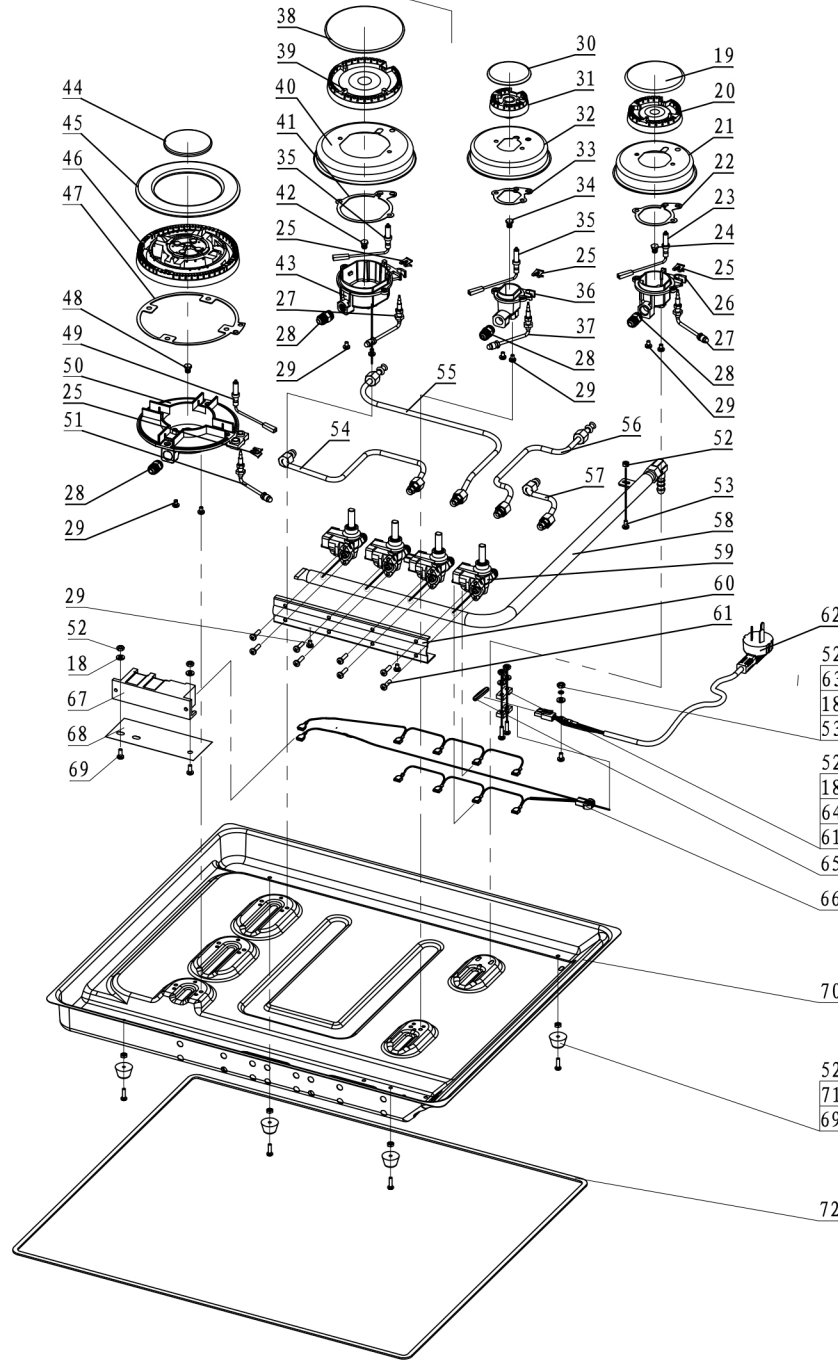

Phönix Germany Gaskochfeld 4-flammig Glas Schwarz
Modell: PG-604

72		sponge seal	1
71	JZ3-5528-0-3	rubber	4
70	JZY-4 · L60BZ-02	base	1
69	GB818-85	screw m4x12	6
68	JZY-4 · L60S-14	insulation board	1
67	JZY-4 · L60S-13	pulse ignition	1
66	JZY-4 · L60S-16A	micro switch wires	1
65	JZ4 · 0-35	thread sleeve	1
64	JZ4 · 0-36	wire clip	2
63	GB859-87	spring cushion	1
62	JZ4 · 2A	power cord	1
61	GB818-85	screw m4x16	10
60	JZY-4 · L60BZ-15	valve bracket	1
59	JZY-4 · L60S-16	valve assembly	4
58	JZY-4 · L60BZ-17	segmental gas pipe	1
57	JZY-4 · L60S-10	intake gas pipe IV	1
56	JZY-4 · L60S-09	intake gas pipe III	1
55	JZY-4 · L60S-08A	intake gas pipe II	1
54	JZY-4 · L60S-07A	intake gas pipe I	1
53	GB818-85	screw m4x10	2
52	GB6170-86	hex nuts	10
51	JZ4 · 0-66	thermocouple	1
50	JZ4 · 0B-1	125 flame head	1
49	JZ5-685S-0-17	double ring ignition needle	1
48	JZ4 · 0-12	0.95 nozzle	1
47	JZ4 · 0B-106	125 burner seal ring	1
46	JZ4 · 0B-1	125 flame head assembly	1
45	JZ4 · 0B-1	125 flame head-130 cover	1
44	JZ4 · 0B-1	125 flame head-60 cover	1
43	JZ4 · 0-8A	90 burner	1
42	JZ4 · 0-13	0.9 nozzle	1
41	JZ4 · 0-63A	0.9 burner seal ring	1
40	JZ4 · 0-52A	90 set	1
39	JZ4 · 0-10A	90 flame head	1
38	JZ4 · 0-11A	90 cover	1
37	JZ4 · 0-66A	thermocouple	1
36	JZ4 · 0-32A	45 burner head	1
35	JZ4 · 0-19A	ignition needle II	2
34	JZ4 · 0-31	0.55 nozzle	1
33	JZ4 · 0-65A	45 burner seal ring	1
32	JZ4 · 0-61A	45 set	1
31	JZ4 · 0-28A	45 flame head	1
30	JZ4 · 0-30A	45 cover	1
29	GB818-85	screw m4x6	10
28	JZ4 · 0A-104	gas pipe connector	4
27	JZ4 · 0-67A	thermocouple II	2
26	JZ4 · 0-20A	65 flame head	1
25	JZ4 · 0-5	ignition needle fixing clip	4
24	JZ4 · 0-21	0.7 nozzle	1
23	JZ4 · 0-7A	ignition needle I	1
22	JZ4 · 0-64A	65 burner seal ring	1
21	JZ4 · 0-57A	65 set	1
20	JZ4 · 0-22A	65 flame head	1
19	JZ4 · 0-23A	65 cover	1
18	GB848-85	flat pad	9
17	GB818-85	screw m4x8	4
16	JZY-4 · L60BZ-03	anti water set	4
15	JZY-4 · L60BZ-01A	glass surface	1
14	JZY-4 · L60BZ-05	racket fixing pillar	4
13	JZY-5 · L60BZ-09	water plate	1
12	JZY-5 · L60BZ-11	double ring water plate seal ring	1
11	JZY-5 · L60BZ-06	double ring water plate	1
10	GB819-85 (不锈钢)	screw m4x8	4
9	JZY-5 · L60BZ-13	45 water plate seal ring	2
8	JZY-5 · L60BZ-08	65 water plate	1
7	JZY-5 · L60BZ-12	90 water plate seal ring	1
6	JZY-5 · L60BZ-07	90 water plate	1
5	GB818-85 (不锈钢)	screw m4x8	6
4	JZY-2-B90-14	knob	4
3	JZY-4 · L60S-03	left cast iron racket	1
2	JZY-2-H1-104	racket pat	12
1	JZY-4 · L60S-04	left cast iron racket	1
No:	CODE	DESCRIPTION	QTY